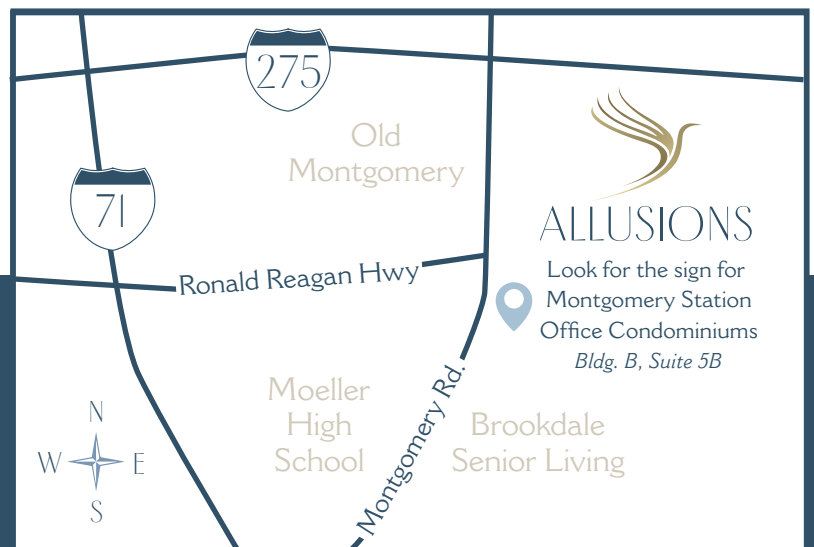

Traveling I-71 North

Take exit for Ronald Reagan Cross County Hwy #126. Take Hwy #126 East to Montgomery Road South (bear to the right), at the first stoplight off the exit turn left into 9200 Montgomery Station, and follow to the stop sign. At the stop sign go straight, we will be the first building on the left.

Traveling I-75 North or South

Take exit for Ronald Reagan Cross County Hwy #126. Take Hwy #126 East to Montgomery Road. Exit South (bear to the right), first stoplight off the exit turn left into 9200 Montgomery Station, and follow to the stop sign. At the stop sign go straight, we will be the first building on the left.

Traveling I-275 East

Take I-275 to I-71 South. Take exit for Ronald Reagan Cross County Hwy #126. Take Hwy #126 East to Montgomery Road. Exit South (bear to right), first stoplight off the exit turn left into 9200 Montgomery Station and follow to the stop sign. At the stop sign go straight, we will be the first building on the left.

Traveling I-275 West

Take I-275 to I-71 South. Take exit for Ronald Reagan Cross County Hwy #126. Take Hwy #126 East. Travel East to Montgomery Road. Exit South (bear to right), first stoplight off the exit turn left into 9200 Montgomery Station and follow to the stop sign. At the stop sign go straight, we will be the first building on the left.